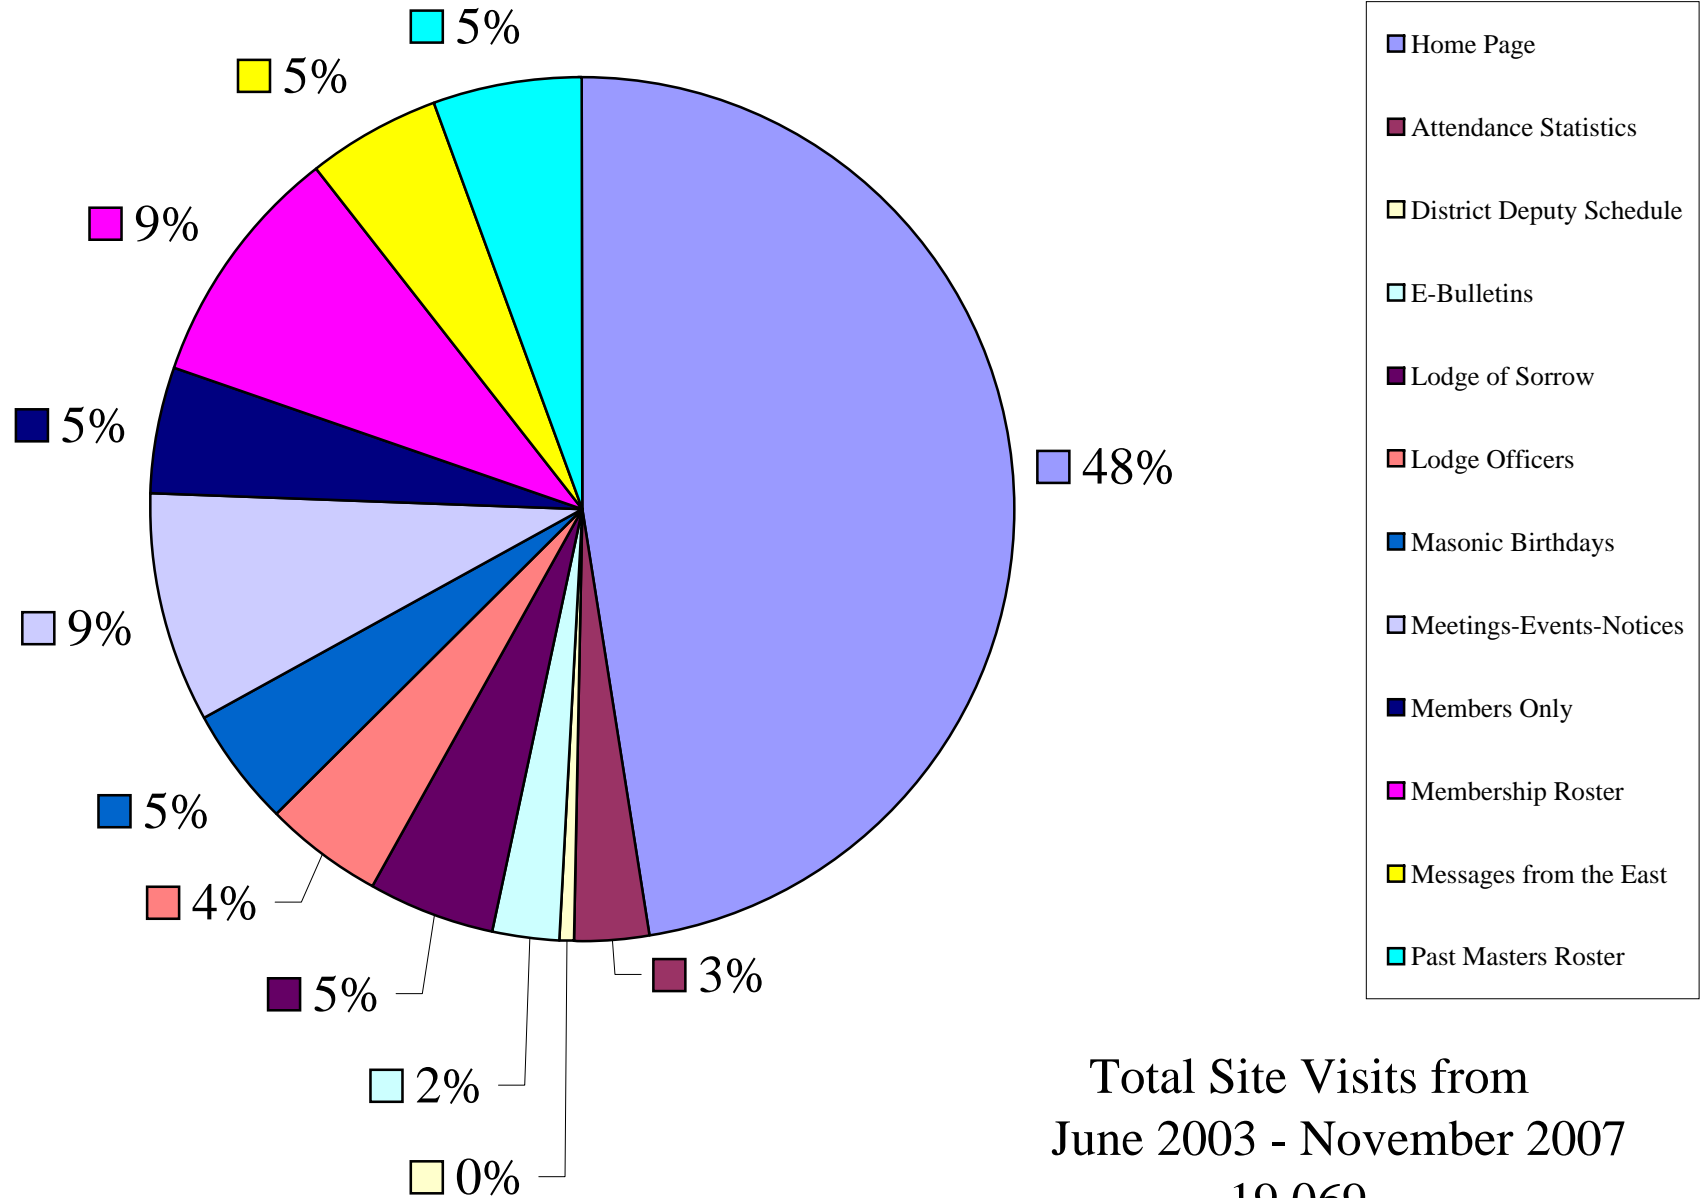

Metropolitan Lodge #11 Website Visits

Total Site Visits from
June 2003 - November 2007
19,069